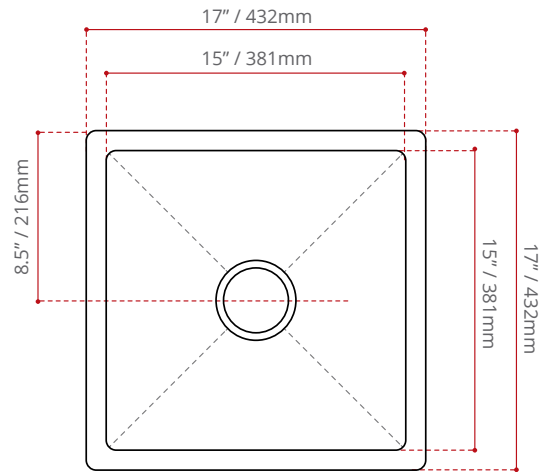

**DESCRIPTION:**

- Single bowl kitchen sink.
- 10° Radius .
- T-304 Stainless steel.
- 16 Gauge.
- Handcrafted from a panel of stainless steel.
- Drain groove design.
- StoneGuard undercoated over rubber pad.
- C/W Basket strainers included.
- Finish: Satin.
- Install: undermount

**MINIMUM CABINET SIZE:**

20" / 508mm

**SINK GRID OPTIONS**

BG3737  
(NOT INCLUDED)

**SHIPPING INFORMATION:**

- **Length:** 19" / 483mm
- **Width:** 19" / 483mm
- **Height:** 12" / 305mm
- **Net Weight:** 6 kg / 13 lbs.
- **Gross Weight:** 7 kg / 15lbs.

**DISCLAIMER:**  
Measurements may vary  $\pm \frac{1}{4}$ "  
(Diagram Not to scale)